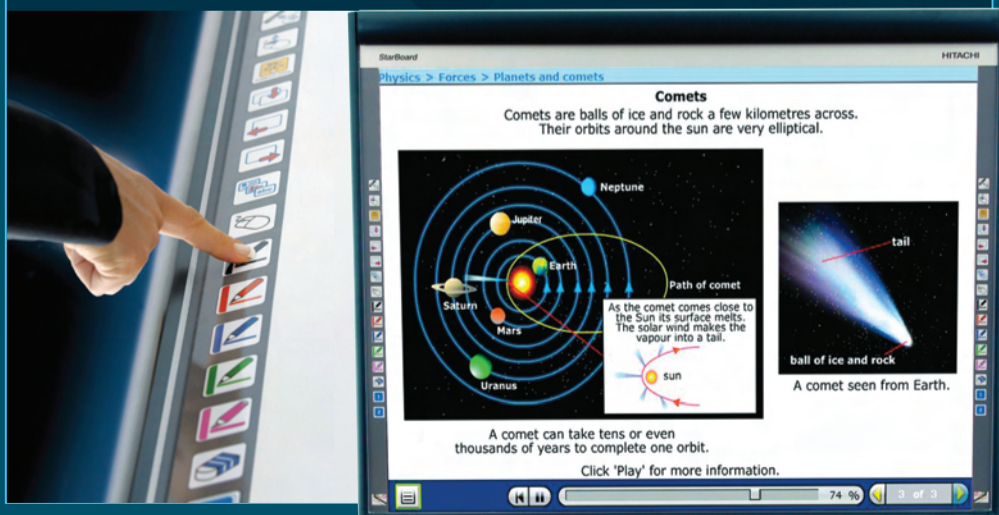

FX-Duo Interactive Whiteboard

HITACHI FX-Duo
Interactive Whiteboard

- Robust surface
- Low reflection
- Finger or pen operation
- Scroll and zoom-in/zoom out using both hands (gestures)
- Detachable digitiser makes it unnecessary to send the whole unit for repairing
- Board can be linked to enable virtual meetings where participants are in different locations
- Also works as a dry-wipe board
- Available in 63" and 77" diagonal
- Dimensions: 63" – 1138x1451x62mm (hxwxd) Weight: 19kg
- Dimensions: 77" – 1357x1743x56mm (hxwxd) Weight: 24kg

HITACHI

HITACHI StarBoard BT-2G

HITACHI StarBoard BT-2G
Lightweight Graphics Tablet

- Cordless pen is used to annotate onto the tablet
- Move the pen across the surface to control the mouse movements of the PC
- The pen facilitates both left and right mouse clicks
- Several tablets can be used in a session
- Features 12 function buttons
- Dimensions: 251x239x30mm (hxwxd)
- Weight: 493g

HITACHI StarBoard T-17SXL

HITACHI StarBoard T-17SXL
17" LCD Display Screen

- SXGA resolution
- Adjustable tilt stand - 20° - 70°
- A pen driven, icon orientate user interface allows users to move from running Windows or digital video applications to annotating over them.
- Ability for simultaneous viewing and annotation by multiple systems
- Features 8 function buttons
- Dimensions: 375x395x57mm (hxwxd)
- Weight: 5kg