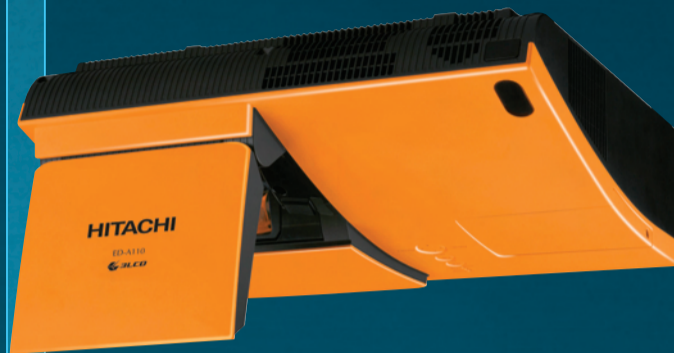

SAY "Hi" TO HITACHI

Sahara have great pleasure in announcing a NEW partnership with Hitachi.

HITACHI CP-SX1350 Projector

HITACHI CP-SX1350
Installation Projector

- SXGA+
- 3500 Ansi lumens
- LCD

HITACHI

HITACHI ED-A110 Projector

FX-Duo Interactive Whiteboard

HITACHI FX-Duo
Interactive Whiteboard

- Robust surface
- Low reflection
- Finger or pen operation
- Scroll and zoom-in/zoom out using both hands (gestures)
- Detachable digitiser makes it unnecessary to send the whole unit for repairing
- Board can be linked to enable virtual meetings where participants are in different locations
- Also works as a dry-wipe board
- Available in 63" and 77" diagonal
- Dimensions: 63" – 1138x1451x62mm (hxwxd) Weight: 19kg
- Dimensions: 77" – 1357x1743x56mm (hxwxd) Weight: 24kg

HITACHI

HITACHI StarBoard BT-2G

HITACHI StarBoard BT-2G
Lightweight Graphics Tablet

- Cordless pen is used to annotate onto the tablet
- Move the pen across the surface to control the mouse movements of the PC
- The pen facilitates both left and right mouse clicks
- Several tablets can be used in a session
- Features 12 function buttons
- Dimensions: 251x239x30mm (hxwxd)
- Weight: 493g

HITACHI StarBoard T-17SXL

HITACHI StarBoard T-17SXL
17" LCD Display Screen

- SXGA resolution
- Adjustable tilt stand - 20° - 70°
- A pen driven, icon orientate user interface allows users to move from running Windows or digital video applications to annotating over them.
- Ability for simultaneous viewing and annotation by multiple systems
- Features 8 function buttons
- Dimensions: 375x395x57mm (hxwxd)
- Weight: 5kg